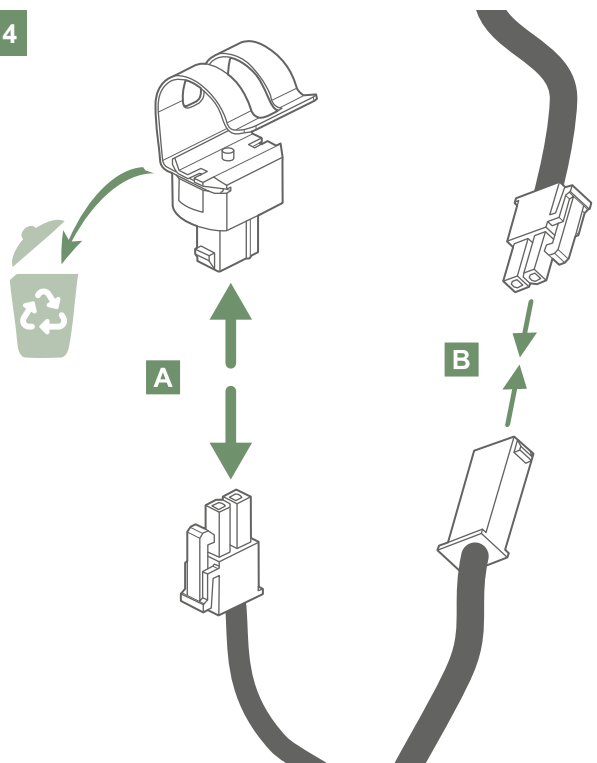

► Back-up, 2 heating circuits and mixed domestic hot water tank

- 9 - Pressure sensor (Value)
- 10 - Valve
- 11 - Drain valve
- 12 - Circulation pump
- 14 - Safety valve
- 15 - Heat exchanger (Condensor)
- 30 - Outdoor unit
- 31 - Hydraulic unit (heating only)
- 50 - Expansion vessel
- 53 - Directional valve
- 54 - Manometer
- 56 - Non return valve
- 57 - Decoupling bottle
- 60 - Heat pump electrical backup
- 61 - DHW electrical backup
- 100 - Radiator
- 101 - Underfloor heating system
- 102 - Dynamic radiator (fan-convector)
- 105 - Room thermostat or room sensor (zone 1)
- 110 - Outdoor sensor
- 150 - Shut-off
- 151 - Safety valve
- 152 - Thermostatic mixer valve
- 210 - Buffer tank
- 230 - Boiler relief
- 231 - Boiler thermostat
- 250 - 2 circuit kit
- 252 - Mixing valve
- 520 - Return temp. sensor (heating circuit)
- 521 - Flow temp. sensor (heating circuit)
- 530 - DHW temp. sensor
- 531 - DHW electrical backup thermal safety
- 540 - Flow temp. sensor (Mixed heating circuit)

11

12

13

14

Nr	Code	Qty
1	142716	2
2	110392	1
3	182992	1
4	104750	1
5	142735	4
6	157306	1
7	142442	1
8	188404	1
9	110898	1
10	122640	1
11	198746	1
12	149001	3
13	174207	1
20	133356	1

20

Points de collecte sur [www.quefairedemesdechets.fr](http://www.quefairedemesdechets.fr)