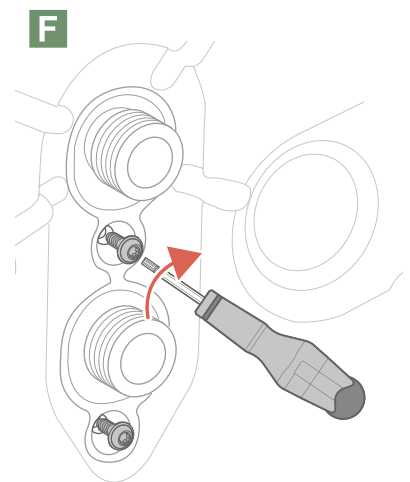

## Kit relève / Boiler connection kit (074993 - UTW-KBSXS)

1

2

3

4

5

6

9