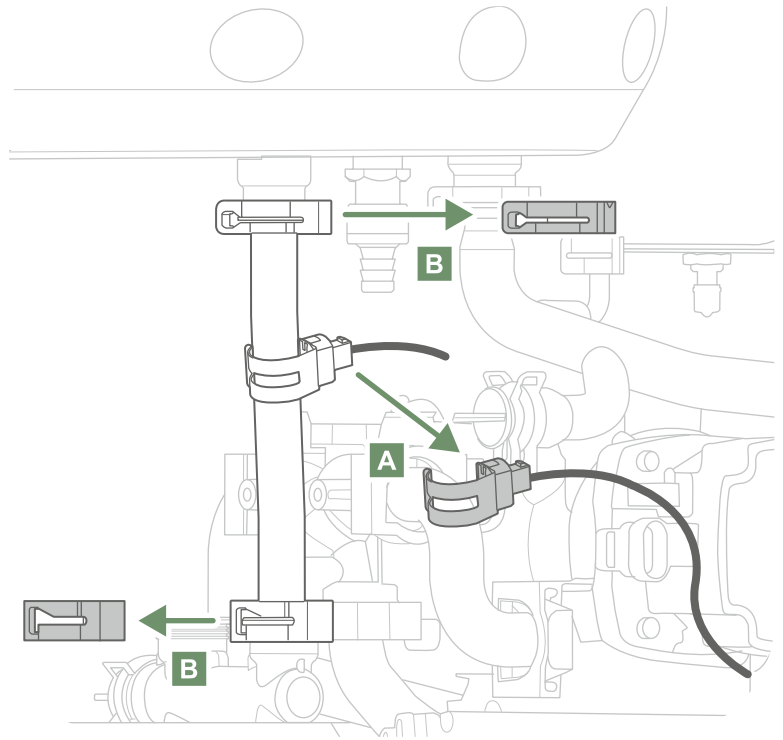

## Kit relève / Boiler connection kit (074993 - UTW-KBSXS)

1

2

3

4

5

6

9