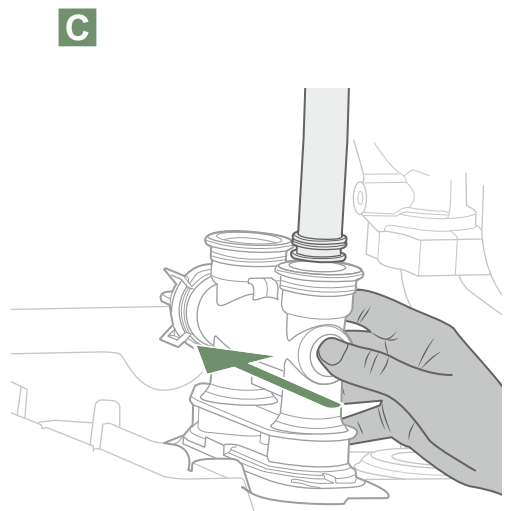

## Kit relève / Boiler connection kit (074993 - UTW-KBSXS)

1

2

3

4

5

6

9