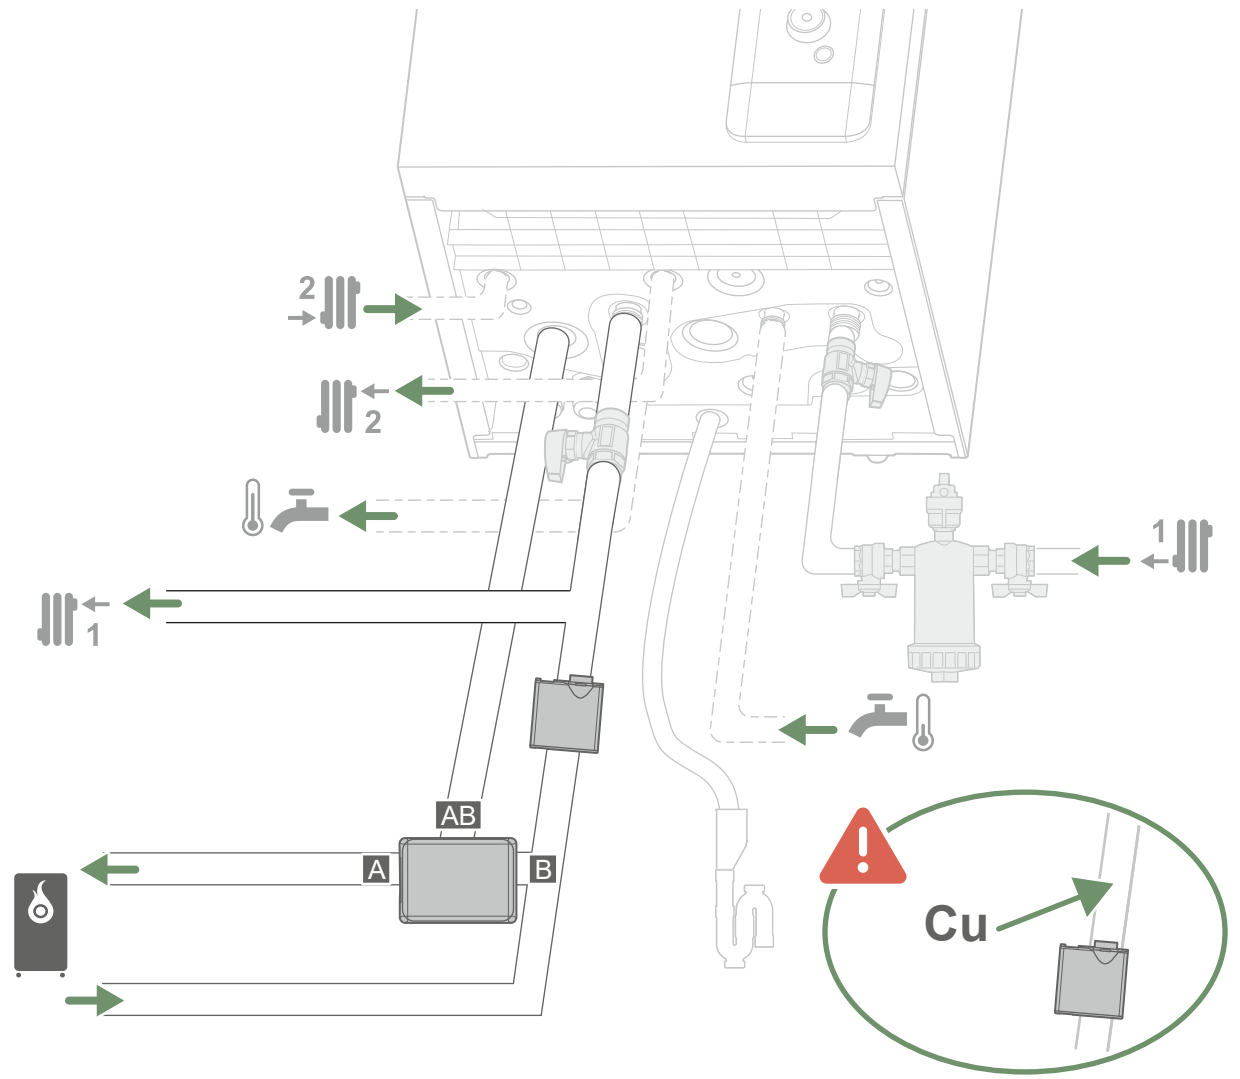

## Kit relève / Boiler connection kit (074993 - UTW-KBSXS)

1

2

3

4

5

6

9

## ► Backup, 1 heating circuit

- 9 - Pressure sensor (Value)
- 10 - Valve
- 11 - Drain valve
- 12 - Circulation pump
- 14 - Safety valve
- 15 - Heat exchanger (Condensor)
- 30 - Outdoor unit
- 31 - Hydraulic unit (heating only)
- 50 - Expansion vessel
- 53 - Directional valve
- 54 - Manometer
- 56 - Non return valve
- 57 - Decoupling bottle
- 60 - Heat pump electrical backup
- 61 - DHW electrical backup
- 100 - Radiator
- 101 - Underfloor heating system
- 102 - Dynamic radiator (fan-convector)
- 105 - Room thermostat or room sensor (zone 1)
- 110 - Outdoor sensor
- 150 - Shut-off
- 151 - Safety valve
- 152 - Thermostatic mixer valve
- 210 - Buffer tank
- 230 - Boiler relief
- 231 - Boiler thermostat
- 520 - Return temp. sensor (heating circuit)
- 521 - Flow temp. sensor (heating circuit)