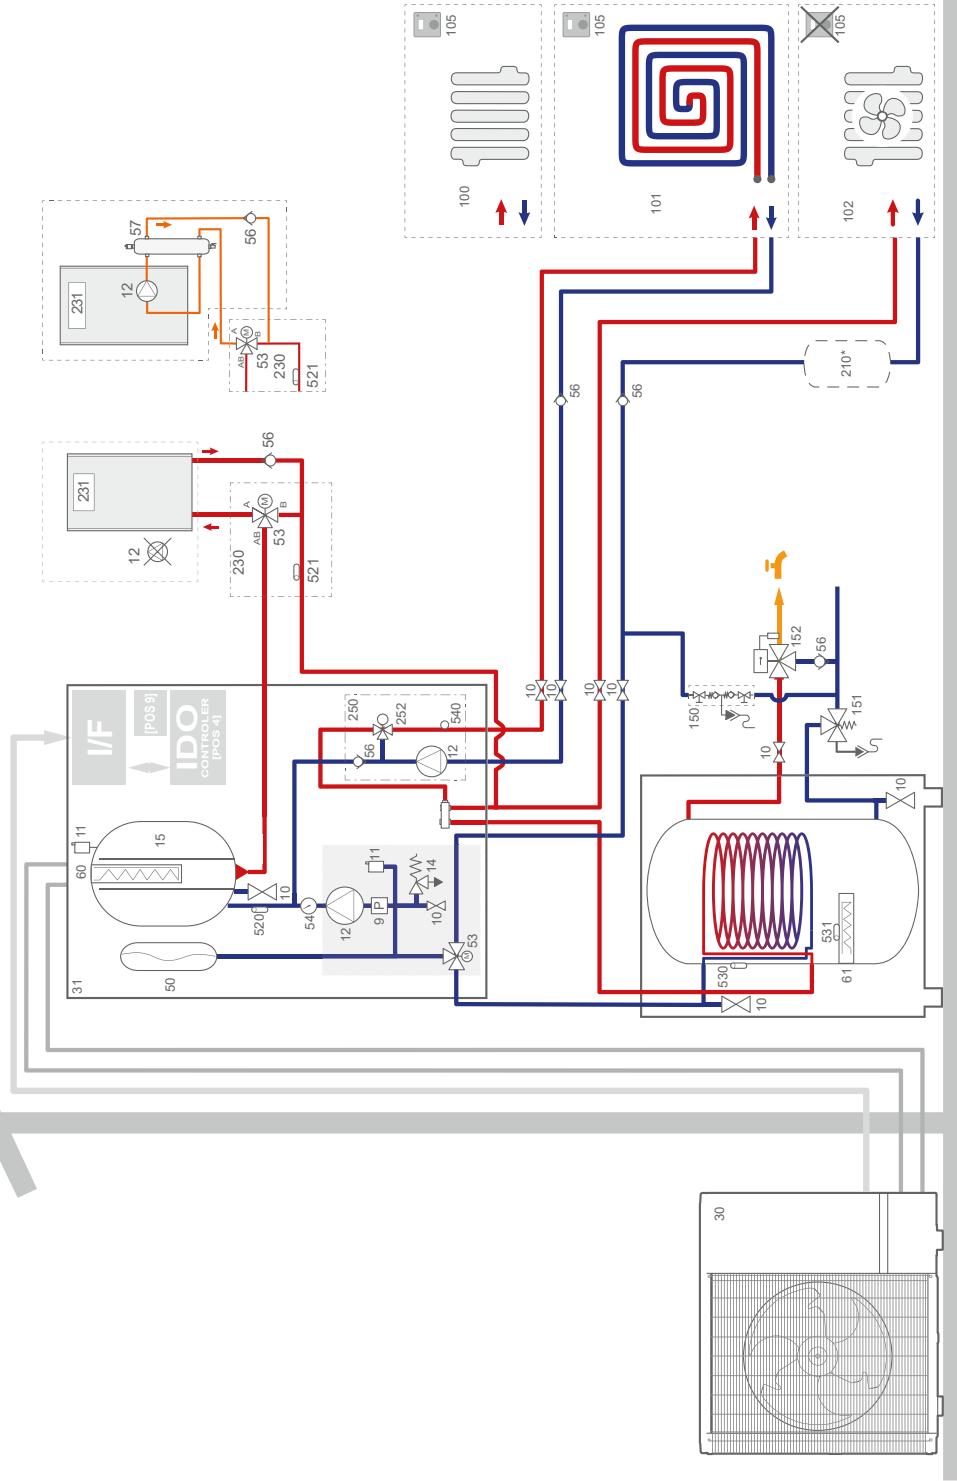

## Kit relève / Boiler connection kit (074993 - UTW-KBSXS)

1

2

3

4

5

6

9

## ► Backup, 1 heating circuit

- 9 - Pressure sensor (Value)
- 10 - Valve
- 11 - Drain valve
- 12 - Circulation pump
- 14 - Safety valve
- 15 - Heat exchanger (Condensor)
- 30 - Outdoor unit
- 31 - Hydraulic unit (heating only)
- 50 - Expansion vessel
- 53 - Directional valve
- 54 - Manometer
- 56 - Non return valve
- 57 - Decoupling bottle
- 60 - Heat pump electrical backup
- 61 - DHW electrical backup
- 100 - Radiator
- 101 - Underfloor heating system
- 102 - Dynamic radiator (fan-convector)
- 105 - Room thermostat or room sensor (zone 1)
- 110 - Outdoor sensor
- 150 - Shut-off
- 151 - Safety valve
- 152 - Thermostatic mixer valve
- 210 - Buffer tank
- 230 - Boiler relief
- 231 - Boiler thermostat
- 520 - Return temp. sensor (heating circuit)
- 521 - Flow temp. sensor (heating circuit)

► Back-up, 2 heating circuits and mixed domestic hot water tank

- 9 - Pressure sensor (Value)
- 10 - Valve
- 11 - Drain valve
- 12 - Circulation pump
- 14 - Safety valve
- 15 - Heat exchanger (Condensor)
- 30 - Outdoor unit
- 31 - Hydraulic unit (heating only)
- 50 - Expansion vessel
- 53 - Directional valve
- 54 - Manometer
- 56 - Non return valve
- 57 - Decoupling bottle
- 60 - Heat pump electrical backup
- 61 - DHW electrical backup
- 100 - Radiator
- 101 - Underfloor heating system
- 102 - Dynamic radiator (fan-convector)
- 105 - Room thermostat or room sensor (zone 1)
- 110 - Outdoor sensor
- 150 - Shut-off
- 151 - Safety valve
- 152 - Thermostatic mixer valve
- 210 - Buffer tank
- 230 - Boiler relief
- 231 - Boiler thermostat
- 250 - 2 circuit kit
- 252 - Mixing valve
- 520 - Return temp. sensor (heating circuit)
- 521 - Flow temp. sensor (heating circuit)
- 530 - DHW temp. sensor
- 531 - DHW electrical backup thermal safety
- 540 - Flow temp. sensor (Mixed heating circuit)