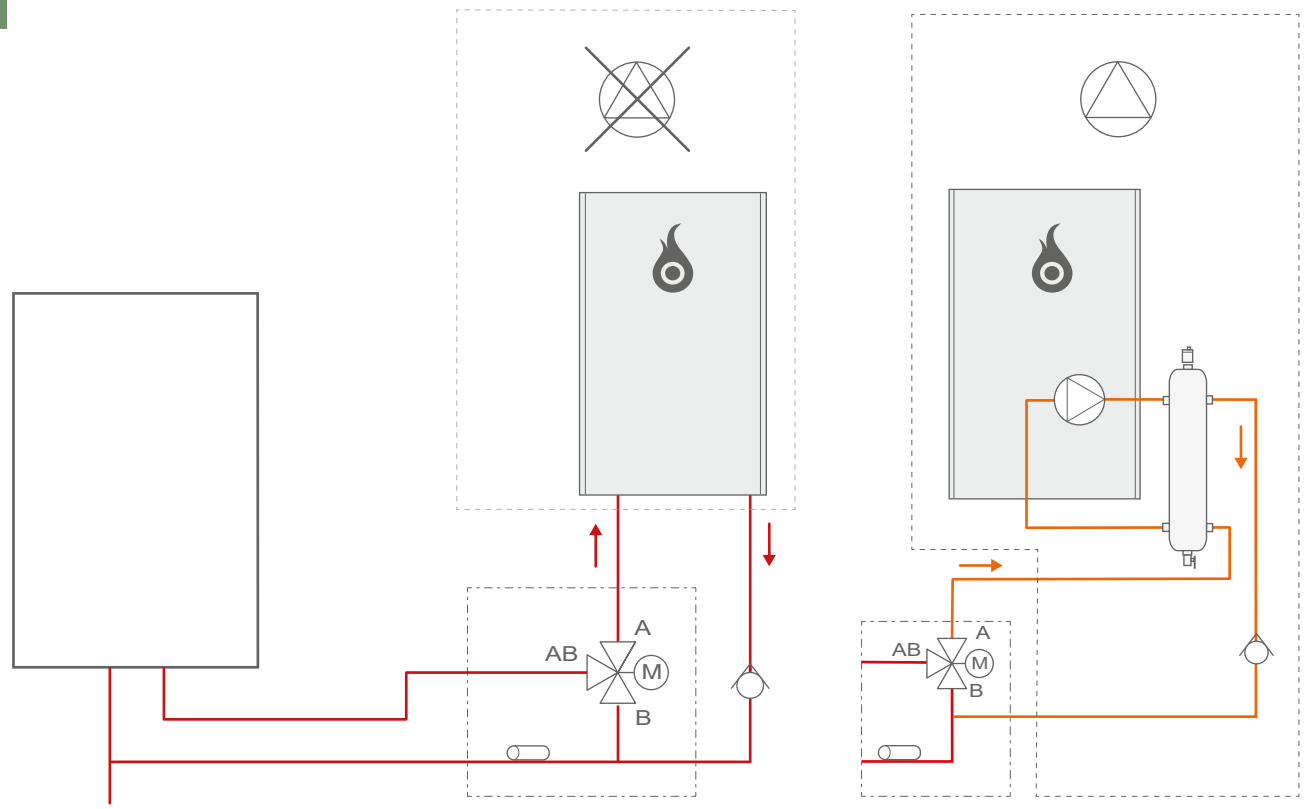

## Kit relève / Boiler connection kit (074993 - UTW-KBSXS)

1

2

3

4

5

6

9

## ► Backup, 1 heating circuit

- 9 - Pressure sensor (Value)
- 10 - Valve
- 11 - Drain valve
- 12 - Circulation pump
- 14 - Safety valve
- 15 - Heat exchanger (Condensor)
- 30 - Outdoor unit
- 31 - Hydraulic unit (heating only)
- 50 - Expansion vessel
- 53 - Directional valve
- 54 - Manometer
- 56 - Non return valve
- 57 - Decoupling bottle
- 60 - Heat pump electrical backup
- 61 - DHW electrical backup
- 100 - Radiator
- 101 - Underfloor heating system
- 102 - Dynamic radiator (fan-convector)
- 105 - Room thermostat or room sensor (zone 1)
- 110 - Outdoor sensor
- 150 - Shut-off
- 151 - Safety valve
- 152 - Thermostatic mixer valve
- 210 - Buffer tank
- 230 - Boiler relief
- 231 - Boiler thermostat
- 520 - Return temp. sensor (heating circuit)
- 521 - Flow temp. sensor (heating circuit)