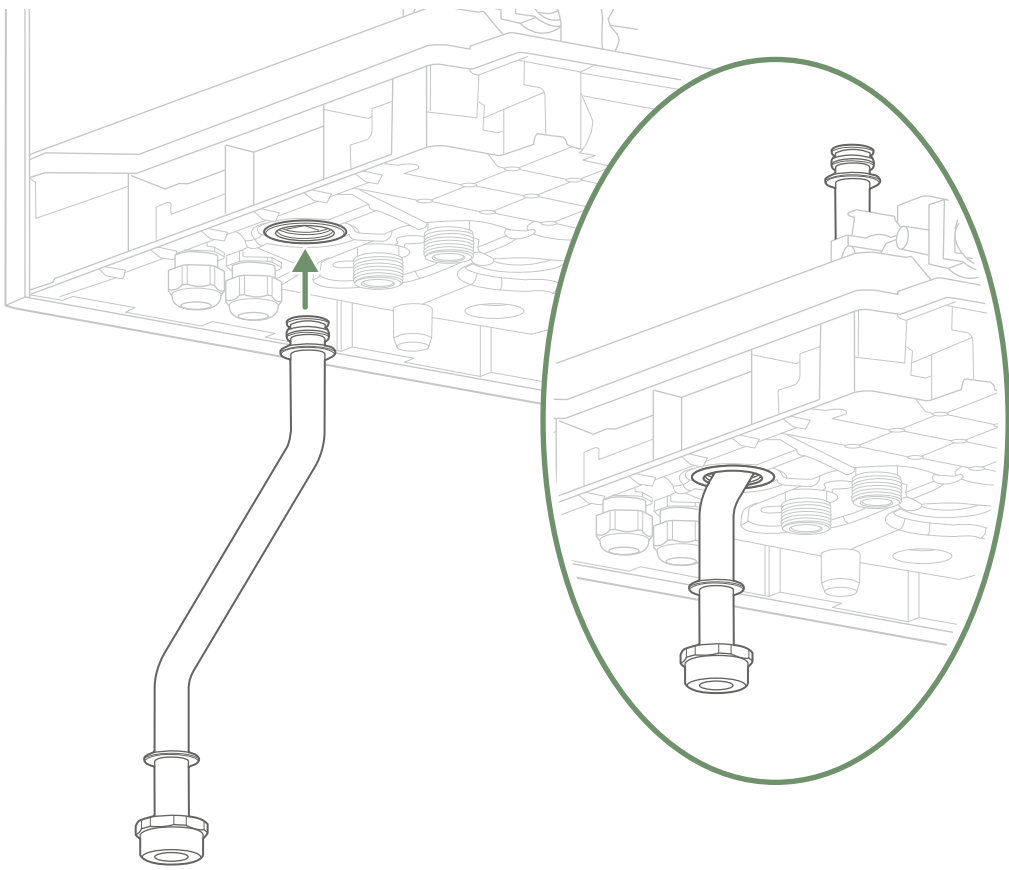

## Kit relève / Boiler connection kit (074993 - UTW-KBSXS)

1

2

3

4

5

6

9

## ► Backup, 1 heating circuit

- 9 - Pressure sensor (Value)
- 10 - Valve
- 11 - Drain valve
- 12 - Circulation pump
- 14 - Safety valve
- 15 - Heat exchanger (Condensor)
- 30 - Outdoor unit
- 31 - Hydraulic unit (heating only)
- 50 - Expansion vessel
- 53 - Directional valve
- 54 - Manometer
- 56 - Non return valve
- 57 - Decoupling bottle
- 60 - Heat pump electrical backup
- 61 - DHW electrical backup
- 100 - Radiator
- 101 - Underfloor heating system
- 102 - Dynamic radiator (fan-convector)
- 105 - Room thermostat or room sensor (zone 1)
- 110 - Outdoor sensor
- 150 - Shut-off
- 151 - Safety valve
- 152 - Thermostatic mixer valve
- 210 - Buffer tank
- 230 - Boiler relief
- 231 - Boiler thermostat
- 520 - Return temp. sensor (heating circuit)
- 521 - Flow temp. sensor (heating circuit)