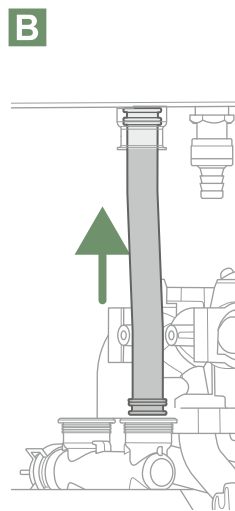

## Kit relève / Boiler connection kit (074993 - UTW-KBSXS)

1

2

3

4

5

6

9