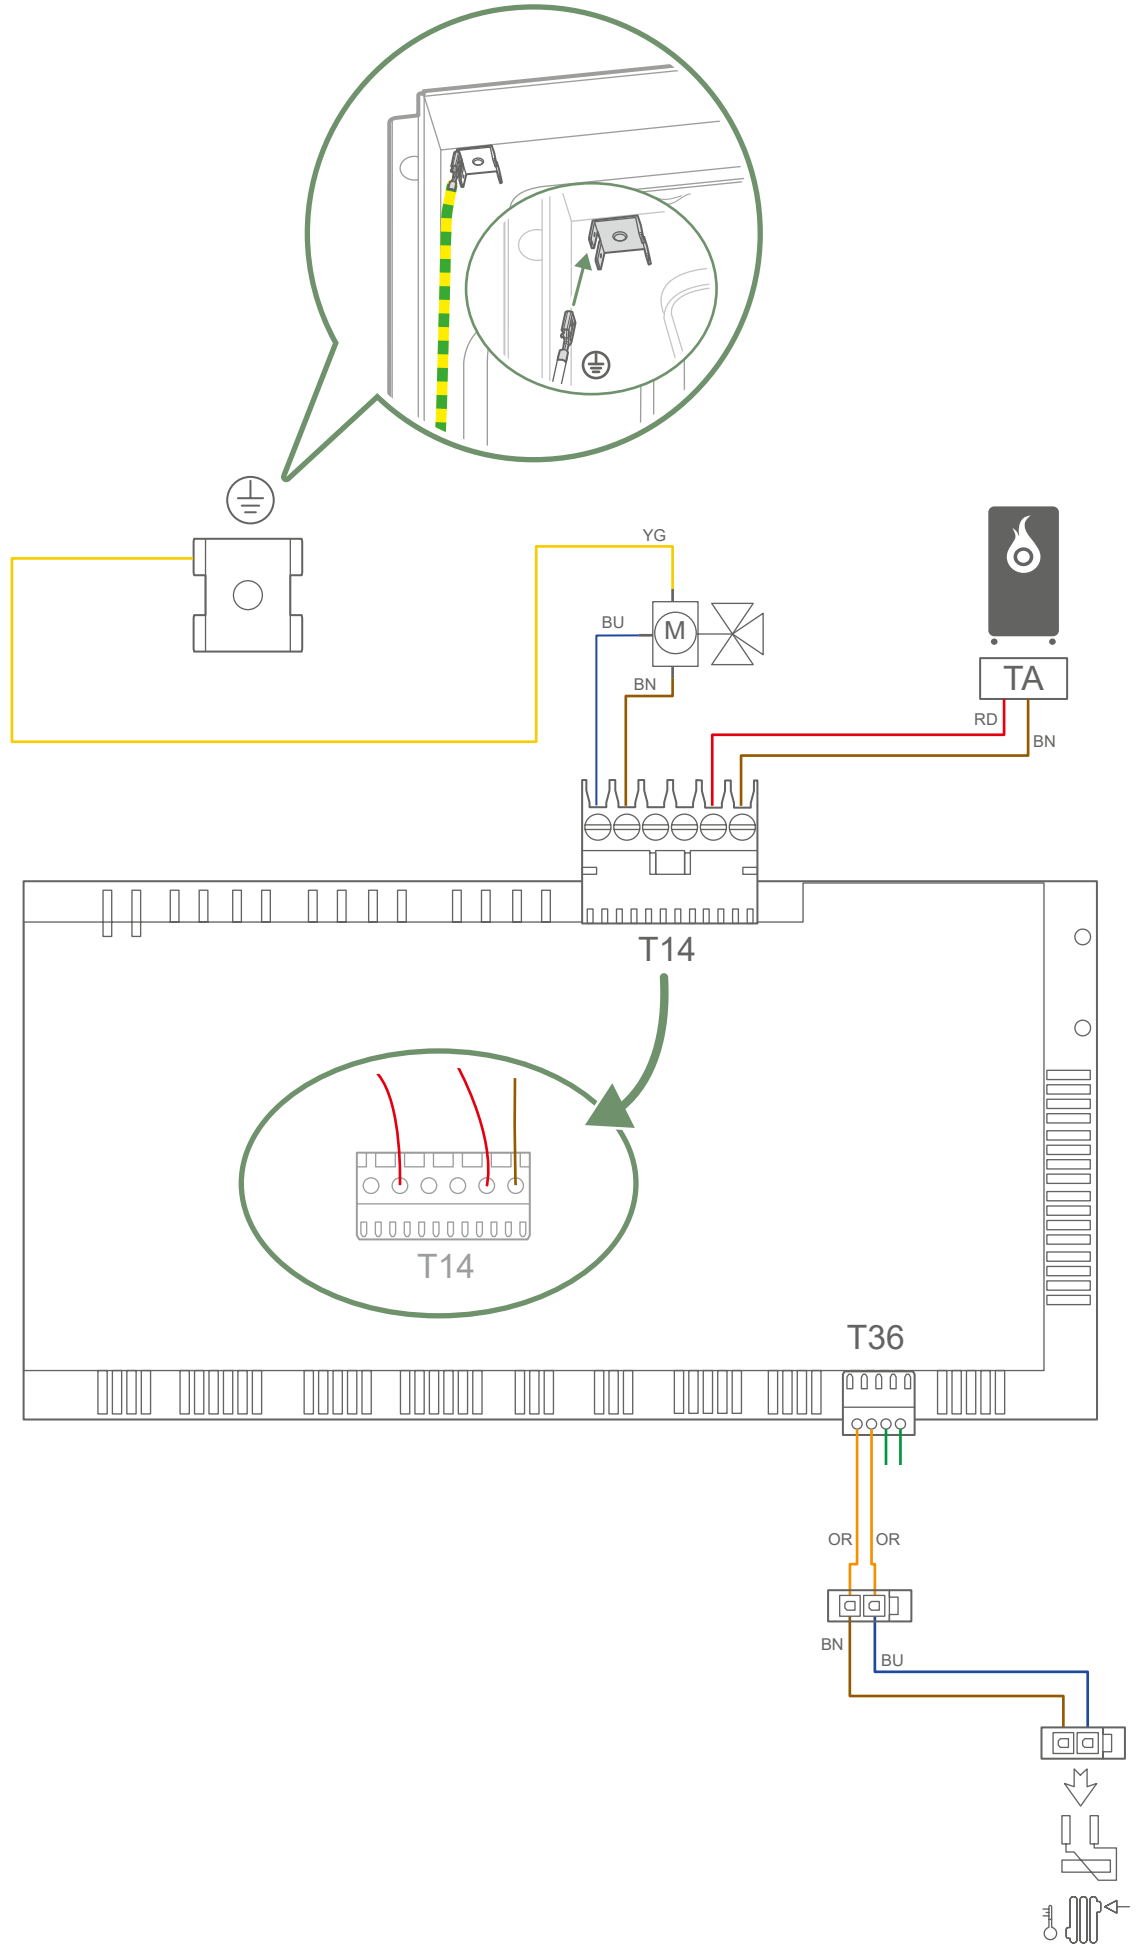

► Back-up, 2 heating circuits and mixed domestic hot water tank

- 9 - Pressure sensor (Value)
- 10 - Valve
- 11 - Drain valve
- 12 - Circulation pump
- 14 - Safety valve
- 15 - Heat exchanger (Condensor)
- 30 - Outdoor unit
- 31 - Hydraulic unit (heating only)
- 50 - Expansion vessel
- 53 - Directional valve
- 54 - Manometer
- 56 - Non return valve
- 57 - Decoupling bottle
- 60 - Heat pump electrical backup
- 61 - DHW electrical backup
- 100 - Radiator
- 101 - Underfloor heating system
- 102 - Dynamic radiator (fan-convector)
- 105 - Room thermostat or room sensor (zone 1)
- 110 - Outdoor sensor
- 150 - Shut-off
- 151 - Safety valve
- 152 - Thermostatic mixer valve
- 210 - Buffer tank
- 230 - Boiler relief
- 231 - Boiler thermostat
- 250 - 2 circuit kit
- 252 - Mixing valve
- 520 - Return temp. sensor (heating circuit)
- 521 - Flow temp. sensor (heating circuit)
- 530 - DHW temp. sensor
- 531 - DHW electrical backup thermal safety
- 540 - Flow temp. sensor (Mixed heating circuit)

11

12

13

14

Nr	Code	Qty
1	142716	2
2	110392	1
3	182992	1
4	104750	1
5	142735	4
6	157306	1
7	142442	1
8	188404	1
9	110898	1
10	122640	1
11	198746	1
12	149001	3
13	174207	1
20	133356	1

20

Points de collecte sur [www.quefairedemesdechets.fr](http://www.quefairedemesdechets.fr)