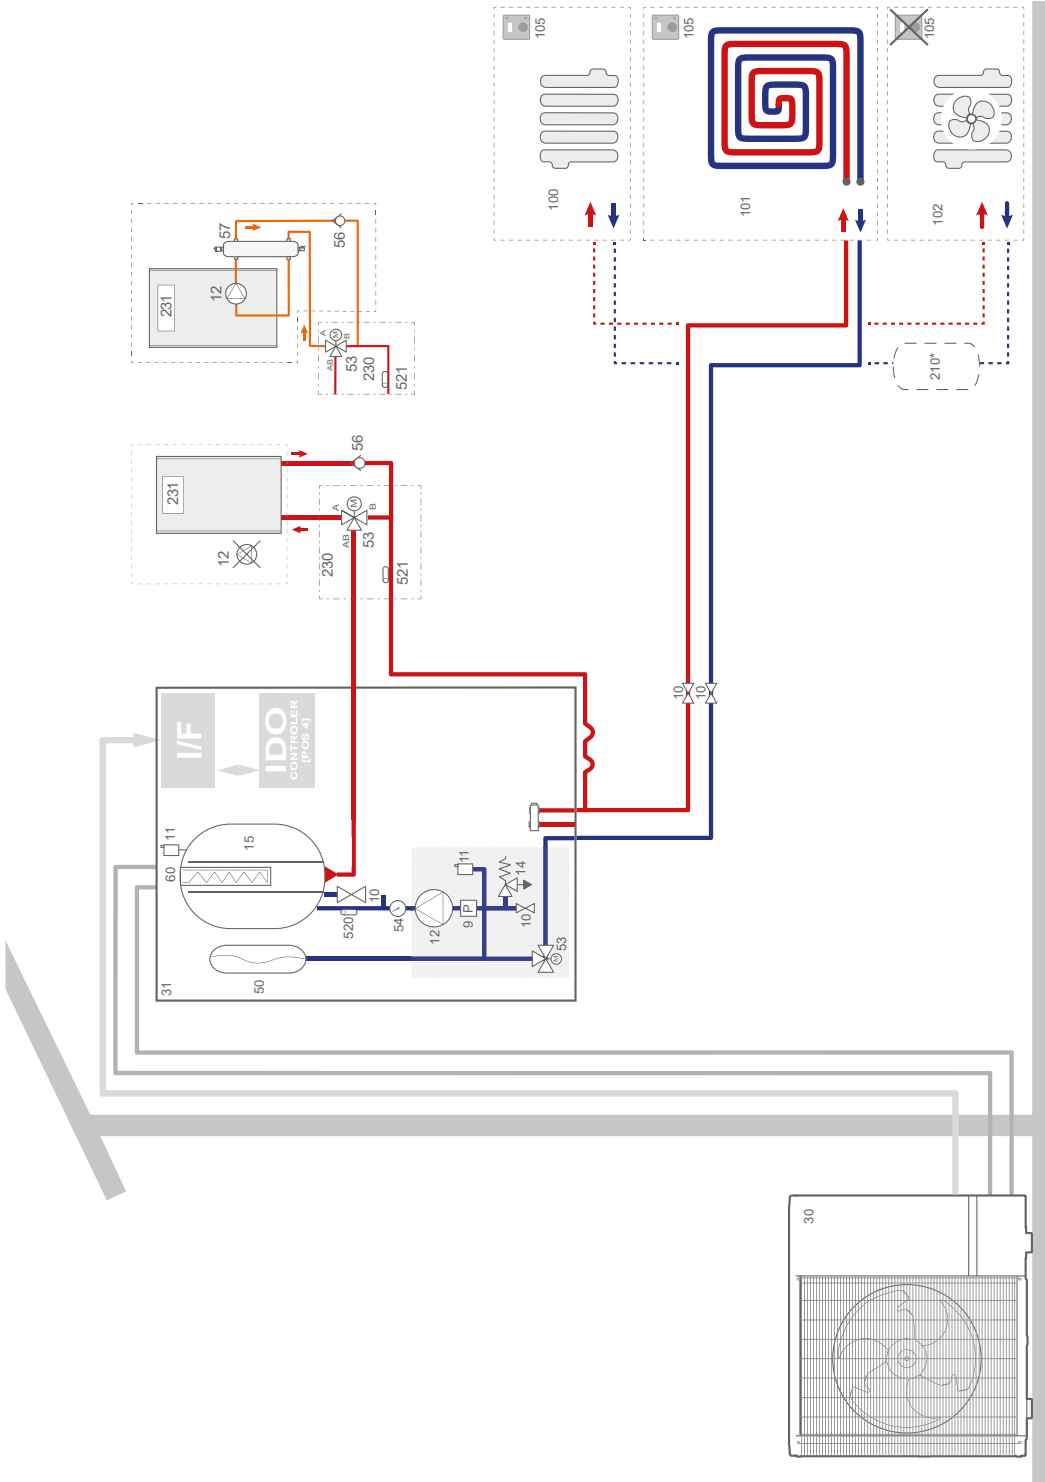

## Kit relève / Boiler connection kit (074993 - UTW-KBSXS)

1

2

3

4

5

6

9

## ► Backup, 1 heating circuit

- 9 - Pressure sensor (Value)
- 10 - Valve
- 11 - Drain valve
- 12 - Circulation pump
- 14 - Safety valve
- 15 - Heat exchanger (Condensor)
- 30 - Outdoor unit
- 31 - Hydraulic unit (heating only)
- 50 - Expansion vessel
- 53 - Directional valve
- 54 - Manometer
- 56 - Non return valve
- 57 - Decoupling bottle
- 60 - Heat pump electrical backup
- 61 - DHW electrical backup
- 100 - Radiator
- 101 - Underfloor heating system
- 102 - Dynamic radiator (fan-convector)
- 105 - Room thermostat or room sensor (zone 1)
- 110 - Outdoor sensor
- 150 - Shut-off
- 151 - Safety valve
- 152 - Thermostatic mixer valve
- 210 - Buffer tank
- 230 - Boiler relief
- 231 - Boiler thermostat
- 520 - Return temp. sensor (heating circuit)
- 521 - Flow temp. sensor (heating circuit)