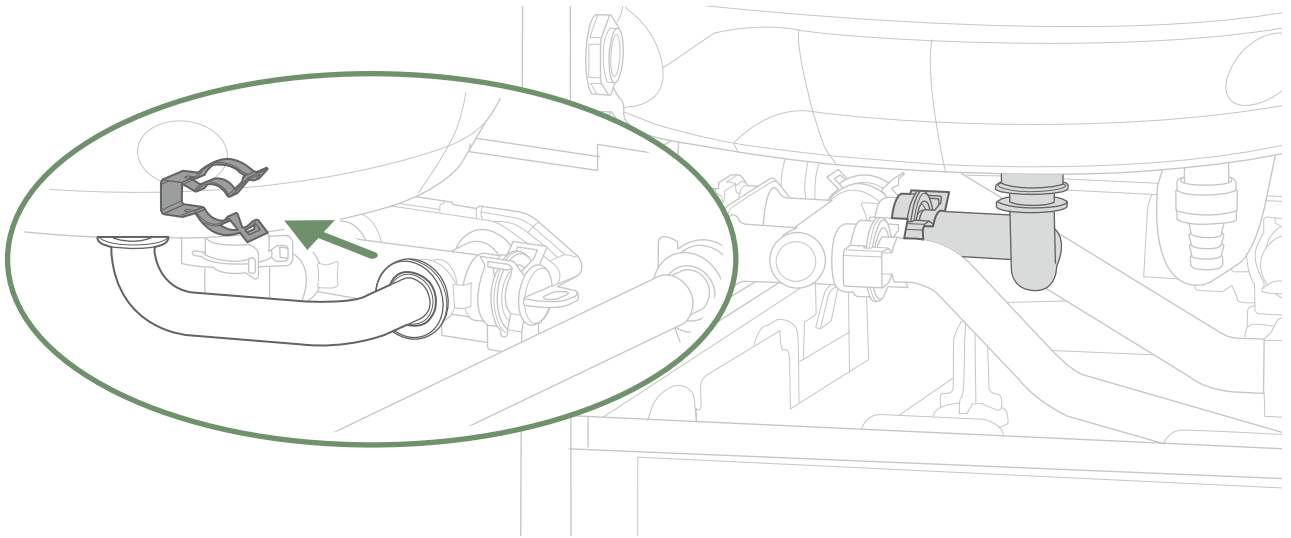

ML

INSTALLATION // INSTALLATIE // INSTALACIÓN // INSTALAÇÃO
INSTALLAZIONE // MONTAŽ // INŠTALACIJA

Kit relève / Boiler connection kit (074995 - UTW-KBDXS)

1

2

3

4

5

6

7

8

9

10

▶ Back-up, 2 heating circuits

- 9 - Pressure sensor (Value)
- 10 - Valve
- 11 - Drain valve
- 12 - Circulation pump
- 14 - Safety valve
- 15 - Heat exchanger (Condensor)
- 30 - Outdoor unit
- 31 - Hydraulic unit (heating only)
- 50 - Expansion vessel
- 53 - Directional valve