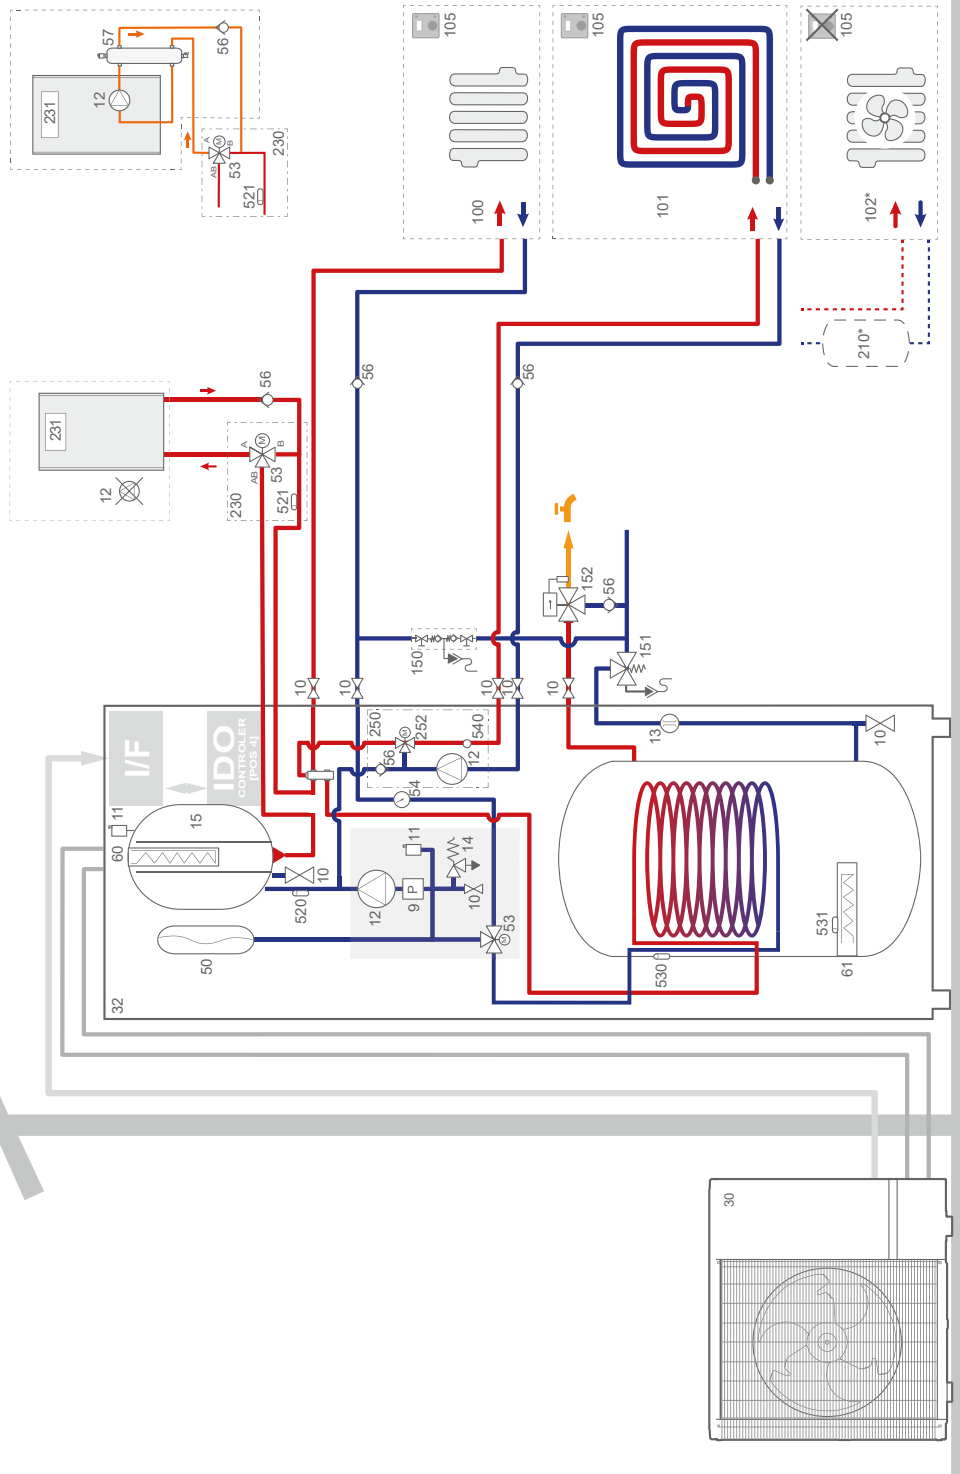

6

7

8

9

10

▶ Back-up, 2 heating circuits

- 9 - Pressure sensor (Value)
- 10 - Valve
- 11 - Drain valve
- 12 - Circulation pump
- 14 - Safety valve
- 15 - Heat exchanger (Condensor)
- 30 - Outdoor unit
- 31 - Hydraulic unit (heating only)
- 50 - Expansion vessel
- 53 - Directional valve

- 54 - Manometer
- 56 - Non return valve
- 57 - Decoupling bottle
- 60 - Heat pump electrical backup
- 61 - DHW electrical backup
- 100 - Radiator
- 101 - Underfloor heating system
- 102 - Dynamic radiator (fan-convector)
- 105 - Room thermostat or room sensor (zone 1)

- 110 - Outdoor sensor
- 150 - Shut-off
- 151 - Safety valve
- 152 - Thermostatic mixer valve
- 200 - Direct heating circuit kit
- 210 - Buffer tank
- 230 - Boiler relief
- 231 - Boiler thermostat
- 251 - Mixed heating circuit kit
- 252 - Mixing valve

- 520 - Return temp. sensor (heating circuit)
- 521 - Flow temp. sensor (heating circuit)
- 530 - DHW temp. sensor
- 531 - DHW electrical backup thermal safety
- 540 - Flow temp. sensor (Mixed heating circuit)