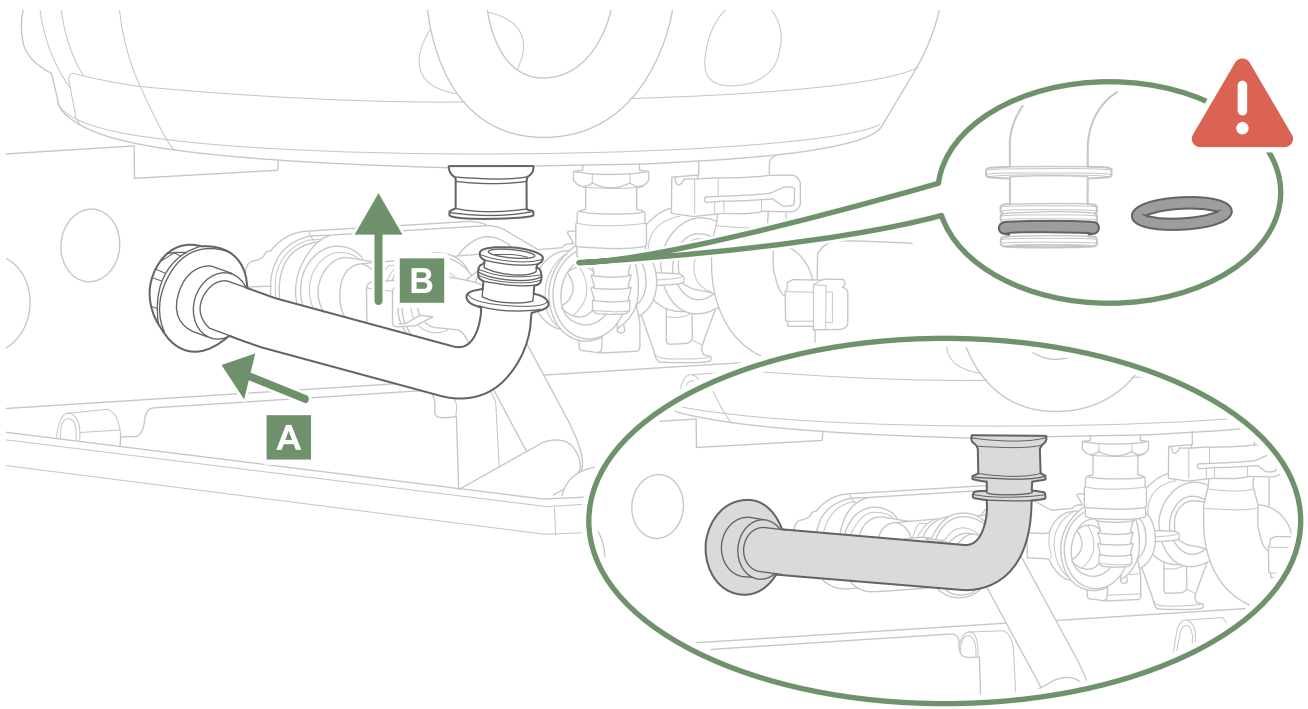

ML

INSTALLATION // INSTALLATIE // INSTALACIÓN // INSTALAÇÃO
INSTALLAZIONE // MONTAŽ // INŠTALACIJA

Kit relève / Boiler connection kit (074995 - UTW-KBDXS)

1

2

3

4

5

6

7

8

9

10

▶ Back-up, 2 heating circuits

- 9 - Pressure sensor (Value)
- 10 - Valve
- 11 - Drain valve
- 12 - Circulation pump
- 14 - Safety valve
- 15 - Heat exchanger (Condensor)
- 30 - Outdoor unit
- 31 - Hydraulic unit (heating only)
- 50 - Expansion vessel
- 53 - Directional valve