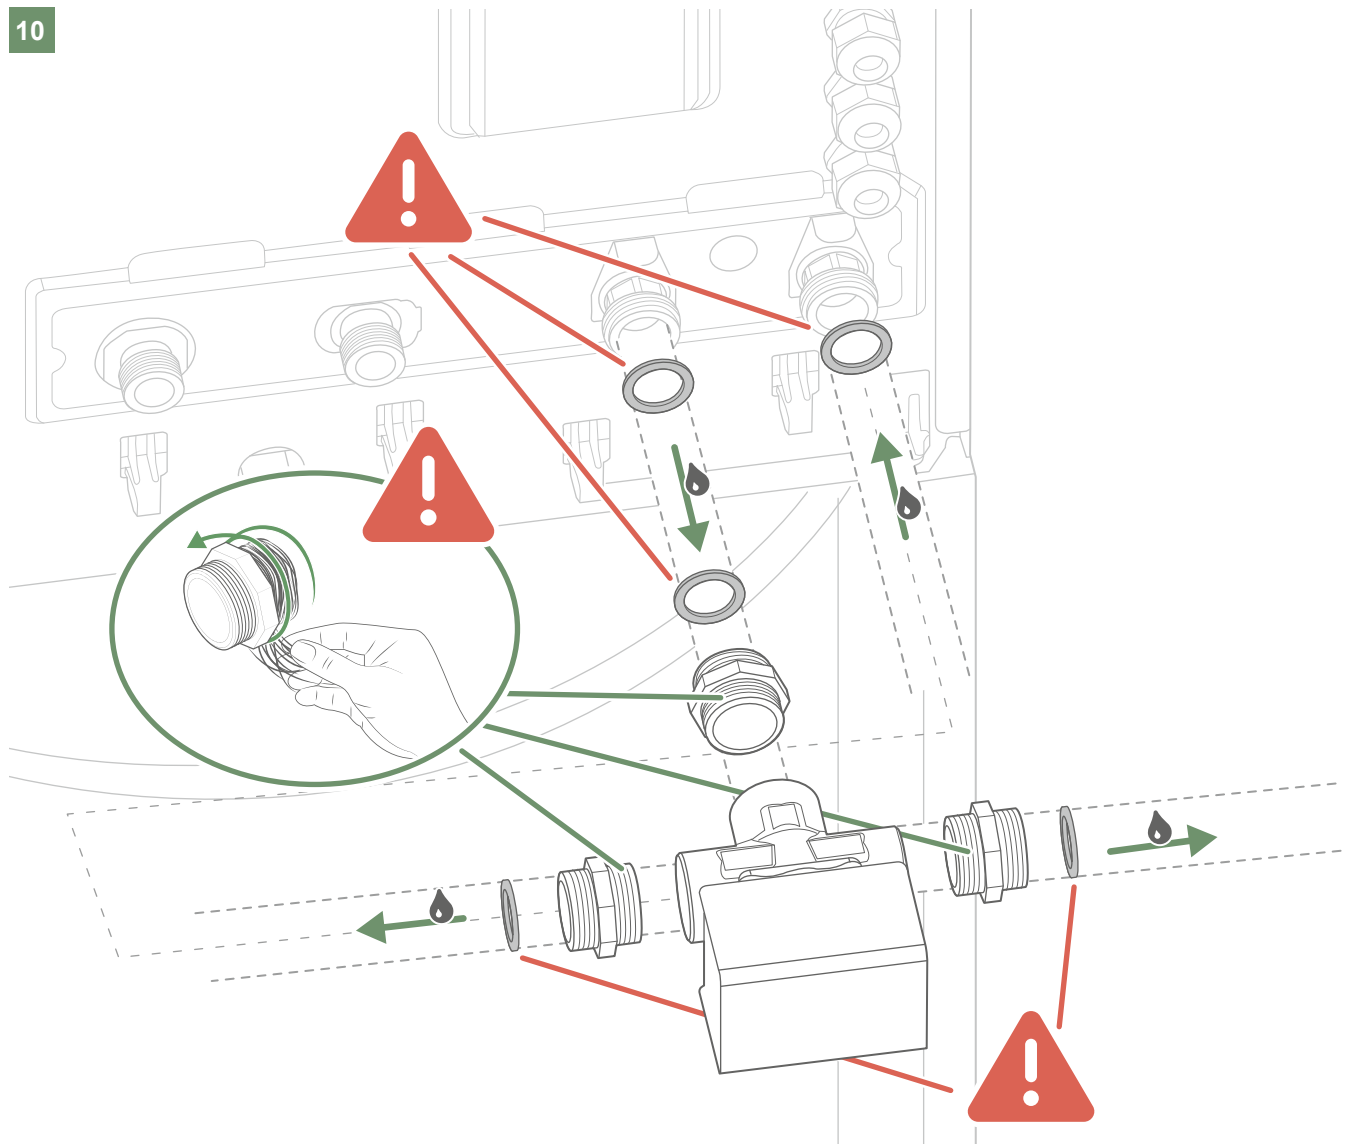

6

7

8

9

10

▶ Back-up, 2 heating circuits

- 9 - Pressure sensor (Value)
- 10 - Valve
- 11 - Drain valve
- 12 - Circulation pump
- 14 - Safety valve
- 15 - Heat exchanger (Condensor)
- 30 - Outdoor unit
- 31 - Hydraulic unit (heating only)
- 50 - Expansion vessel
- 53 - Directional valve

- 54 - Manometer
- 56 - Non return valve
- 57 - Decoupling bottle
- 60 - Heat pump electrical backup
- 61 - DHW electrical backup
- 100 - Radiator
- 101 - Underfloor heating system
- 102 - Dynamic radiator (fan-convector)
- 105 - Room thermostat or room sensor (zone 1)